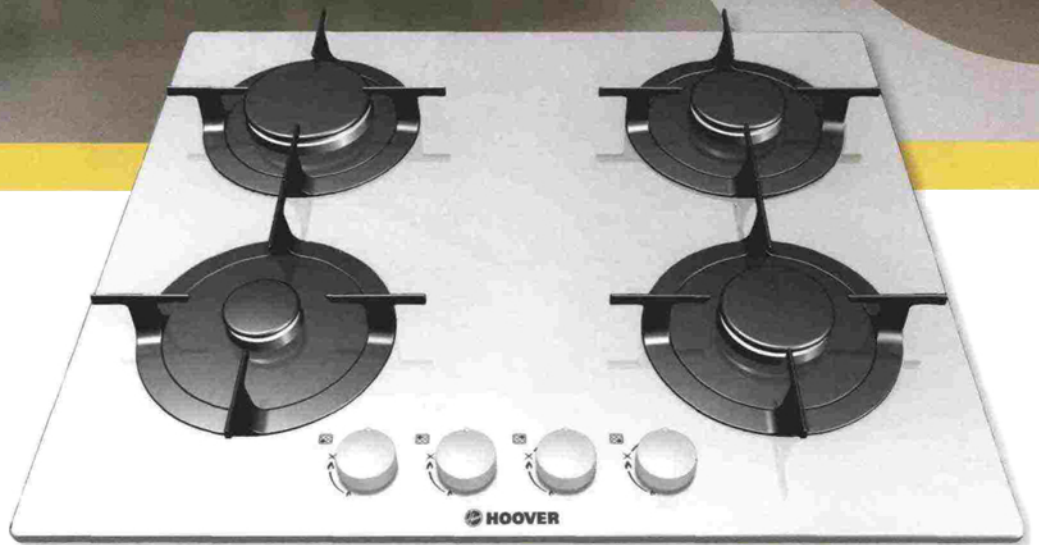

cucina
KITCHEN

SPAZIO
— AL GUSTO
ITALIANO

SPACE TO THE ITALIAN TASTE

MODELLO CLOE
ROVERE NODATO
OLI E CERE VEGETALI
- LACCATO SETA BIANCO

MODEL CLOE
VEGETABLE OIL AND WAX
FINISHED KNOTTED OAK
- SILK-EFFECT WHITE LACQUER

SCAVOLINI DESIGN
NENDO

KI, COLLEZIONE PER CUCINA E BAGNO SVILUPPATA A PARTIRE DAL CONCETTO DI CONTENITORE CHE, PER L'AMBIENTE CUCINA (ARTICOLATO IN COMPOSIZIONI LINEARI, A ISOLA E PENINSOLA), VIENE IMPIEGATO COME PENSILE O DECLINATO COME LAVELLO E PIANO COTTURA. PROPOSTA IN MONOFINITURA PER UN TOTAL LOOK ASSOLUTO, LA CUCINA COMPRENDE CAPPA E SEDUTE APPPOSITAMENTE PROGETTATE. *KITCHEN AND BATH COLLECTION DEVELOPED STARTING WITH THE CONCEPT OF THE CONTAINER, WHICH FOR THE KITCHEN ENVIRONMENT (IN LINEAR, ISLAND AND PENINSULA COMPOSITIONS) IS USED AS A HANGING UNIT OR ORGANIZED AS A SINK AND COOKTOP OFFERED IN A SINGLE FINISH FOR AN ABSOLUTE TOTAL LOOK. THE KITCHEN INCLUDES A HOOD AND SPECIALLY DESIGNED SEATING.* www.scavolini.com

HOOVER DESIGN **UFFICIO PROGETTI**
GAS ON GLASS, PIANO COTTURA IN VETRO
TEMPERATO, TEMPERED GLASS COOKTOP
www.candy-group.com